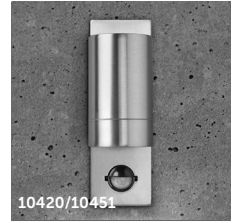

Outdoor Wall/Spike Garden Lights

The Luna Outdoor Wall & Spike Lights offer a universal solution ideal for domestic applications. Available in different colour options, the Luna range is ideal for decorative and accent lighting on properties of all shapes and sizes. 316 Stainless Steel versions perfect for coastal areas.

- Stainless Steel (black version - powder coated die-cast aluminium)
- Compatible with GU10 LED and Halogen lamps
- Spiked garden light ideal for highlighting garden ornaments, trees and shrubs
- Creates warm, welcoming atmosphere to your outside space
- Fixed single or twin wall-lights ideal for exterior feature lighting
- Dimmable when used with suitable lamp
- PIR options available (with over-ride function)

(PIR version IP44)

Use with BELL GU10's for optimum light performance

5W LED Halo GU10.
Ideal for all applications.
Available in 4 colour temperatures, dimmable and non-dimmable.

6W LED Halo Glass GU10.
High lumen output with halogen look.
Available in 4 colour temperatures, dimmable and non-dimmable.

See LED GU10 lamps section for further details

technical@belllighting.co.uk
sales@belllighting.co.uk

Outdoor Wall/Spike Garden Lights

Lamps Not Included

Outdoor Wall/Spike Garden Lights

| Technical Specification | |
|-------------------------|---|
| Construction | Powder Black Coated Aluminium / Stainless Steel / 316 Stainless Steel |
| IP Rating | IP65/IP44 |
| Input Voltage | 220-240 |
| Operating Temp | -30°C to +35°C |
| Lampholder | GU10 |